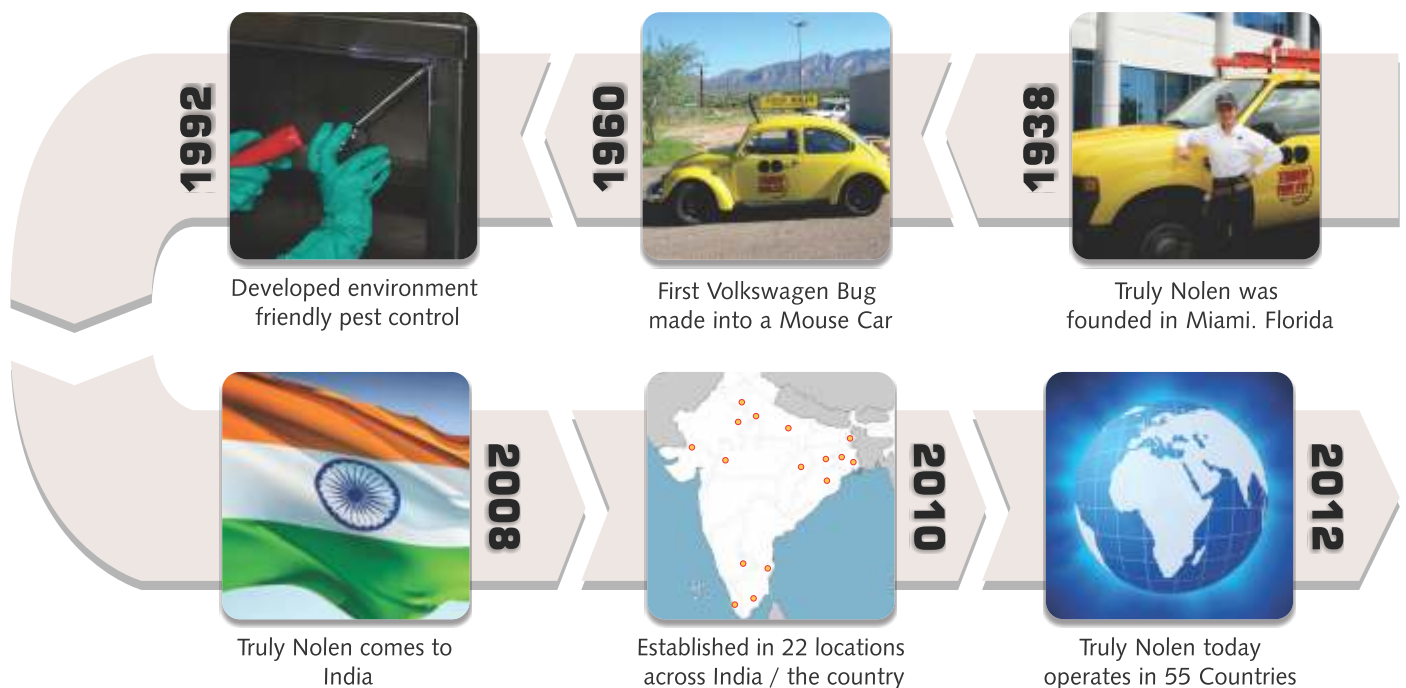

Protecting your business & reputation

**COMMERCIAL PEST
MANAGEMENT**
DRIVEN BY TEAMWORK AND
INNOVATION

INTRODUCTION

Building pest partnerships since 1938

Truly Nolen is a Pest Management company in association with Truly Nolen International, the Global leader in Pest Management Services. Truly Nolen International was established in 1938 in Miami, Florida. With its specialty lying in commercial Pest management services, truly Nolen believes in spearheading the movement of utilizing traps

and other preventive measures over poisons. Today, Truly Nolen operates in over 53 countries and 5 continents. To better our services for you, we partner with our customers to ensure hassle free service and continually improve our service protocols through training and advanced technology.

The "Green Side of Truly" encompasses the environmentally conscience behaviors of Truly Nolen.

Our mission is to continue to discover and implement new ways to provide the best pest control service without adversely affecting the environment.

TRULY NOLEN COMMERCIAL PEST CONTROL

Truly Nolen's Four Seasons Protection Plan is a unique solution to the on-going pest problem. Combining the most advanced chemistry and treatments in a season-specific approach, along with a professionally trained staff, we take the battle directly to your location's defensive zones.